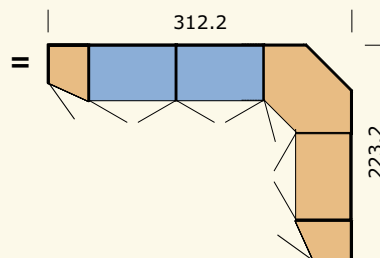

	Corner unit, 2 doors	Wall shelves		Wall mirror	Wall shelves		
Width in cm	74.5/74.5	46	60	90	116	46	60
Height in cm	78.5	2.5	2.5	2.5	62	16	16
Depth incl. handle in cm	46	16	16	16	3	18	18
Code	196	10040	10060	10090	70005	10041	10061
Price in £	1.076,-	114,-	114,-	152,-	259,-	173,-	173,-

coretta

coretta
heart beech

WARDROBE PLANNING INSTRUCTIONS

About our wardrobe system:

- 1 Always start your planning from left to right.
- 2 If you are planning an over bed unit or a corner wardrobe, please send a drawing before completing your order.
- 3 Always plan one basic unit, then use extension units to add on the left or the right side.
- 4 Please note, cornices with or without lights will overhang on both sides by 4 cm. (We can do cornices with flush fitting on the sides, see the special fittings for this)

Basic units incl. 2 exterior panels

Extension units incl. 1 middle panel

extension left

extension right

Example of planning a wardrobe

- 1 Angled extension unit, left door
- 2 Basic unit, 4 doors
- 3 Corner unit, left door
- 4 Extension unit, 2 doors
- 5 Angled extension unit, right door