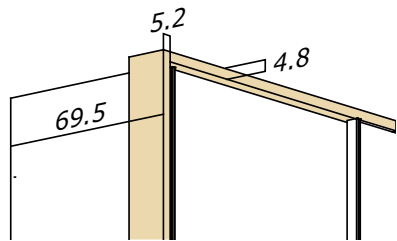

CORETTA

Sliding door wardrobes (each unit has 2 shelves and 1 hanging rail, wardrobe height: 230 cm, incl. frame 234 cm, depth: 68 cm incl. front)

	90/90	90/90	45/60/60/45	45/60/60/45	45/60/90/45	45/60/90/45	45/90/90/45	45/90/90/45	90/60/60/90	90/60/60/90	60/90/90/90	60/90/90/90
Width in cm	181.5	181.5	212.1	212.1	241.3	241.3	270.5	270.5	301.3	301.3	330.5	330.5
Code for height 230.2 cm	961800	961804	962100	962104	962400	962404	962700	962704	963000	963004	963300	963304
Price in £		1.699,-		1.899,-		1.998,-		2.198,-		2.398,-		2.870,-
Code for height 207.8 cm	971800	971804	972100	972104	972400	972404	972700	972704	973000	973004	973300	973304
Price in £		1.699,-		1.899,-		1.998,-		2.198,-		2.398,-		2.870,-
Frame width in cm	191.9	191.9	222.5	222.5	251.7	251.7	280.9	280.9	311.7	311.7	340.9	340.9
Code		901800		902100		902400		902700		903000		903300
Price in £		289,-		317,-		358,-		388,-		426,-		498,-
Pencil light for frame	set of two lights	903502	set of two lights	903502	set of two lights	903502	set of two lights	903502	set of four lights	903504	set of four lights	903504
Price in £		281,-		281,-		282,-		282,-		454,-		454,-

Wardrobe frame - each side + 5.2 cm