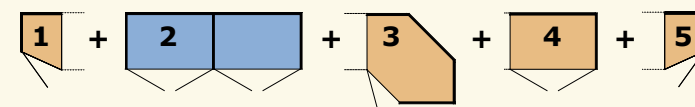

Example of planning a wardrobe

1. 1 Angled extension unit, left door
2. 2 Basic unit, 4 doors
3. 3 Corner unit, left door
4. 4 Extension unit, 2 doors
5. 5 Angled extension unit, right door

coretta