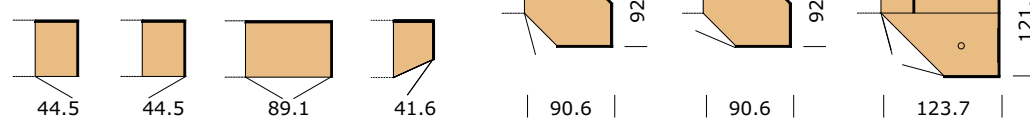

coretta

coretta
heart beech

WARDROBE PLANNING INSTRUCTIONS

About our wardrobe system:

- 1 Always start your planning from left to right.
- 2 If you are planning an over bed unit or a corner wardrobe, please send a drawing before completing your order.
- 3 Always plan one basic unit, then use extension units to add on the left or the right side.
- 4 Please note, cornices with or without lights will overhang on both sides by 4 cm. (We can do cornices with flush fitting on the sides, see the special fittings for this)

Basic units incl. 2 exterior panels

Extension units incl. 1 middle panel

extension left

extension right

Example of planning a wardrobe

- 1 Angled extension unit, left door
- 2 Basic unit, 4 doors
- 3 Corner unit, left door
- 4 Extension unit, 2 doors
- 5 Angled extension unit, right door