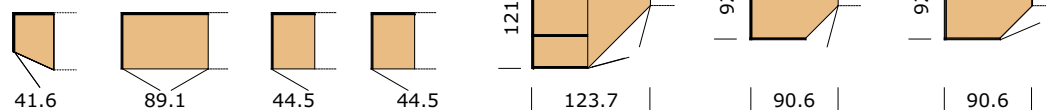

WARDROBE PLANNING INSTRUCTIONS

About our wardrobe system:

1. 1 Always start your planning from left to right.
2. 2 If you are planning an over bed unit or a corner wardrobe, please send a drawing before completing your order.
3. 3 Always plan one basic unit, then use extension units to add on the left or the right side.
4. 4 Please note, cornices with or without lights will overhang on both sides by 4 cm. (We can do cornices with flush fitting on the sides, see the special fittings for this)

Basic units incl. 2 exterior panels

Extension units incl. 1 middle panel

extension left

extension right

Example of planning a wardrobe

1. 1 Angled extension unit, left door
2. 2 Basic unit, 4 doors
3. 3 Corner unit, left door
4. 4 Extension unit, 2 doors
5. 5 Angled extension unit, right door

coretta