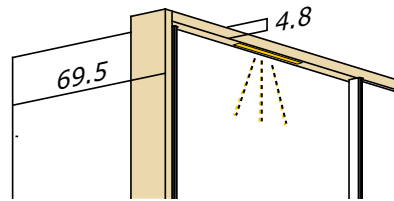

Pencil light for frame

coretta

---

heart beech